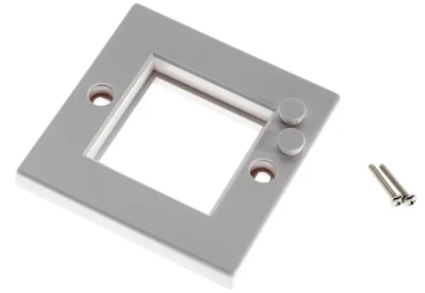

European Mounting Hardware for Essential Keystone

ESSENTIAL EU STYLE 45X45 FRAME WHITE

Aginode Ref: N200.645

- 80x80 frame dimensions
- Compatible with Aginode 22.5x45 module for keystone
- Suitable for Essential keystone range
- Glossy white
- Supplied with screws
- Compatible with blank module 22.5x45
- Also available in UK format (50x50 and 50x100)

Application

This frame with 80x80mm outer dimensions and 45x45mm inner dimensions is designed to be used with the Essential 22.5x45mm keystone module N423.645 and can take one or two modules.

A blank 22.5x45mm module N424.102 is available in case only one port is needed in the outlet.

Design & Installation

The cover plate comes in glossy white and is supplied with 2 screws for mounting in the wall or containment. A set of 2 white caps is included to cover the screws.

The plastic material is UL 94V-0.

The cover plates are packed per box of 24 pcs

STANDARDS

ISO/IEC 11801

Essential EU style 45x45 frame white

Characteristics

All drawings, designs, specifications, plans and particulars of weights, size and dimensions contained in the technical or commercial documentation of Aginode is indicative only and shall not be binding on Aginode or be treated as constituting a representation on the part of Aginode.