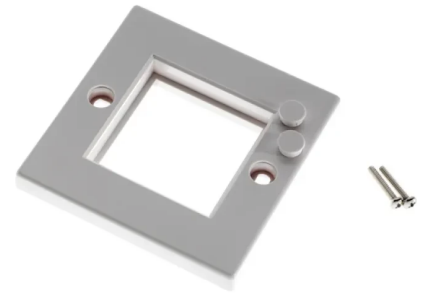

European Mounting Hardware for Essential Keystone

ESSENTIAL EU STYLE 45X45 FRAME WHITE

Aginode Ref: N200.645

- 80x80 frame dimensions
- Compatible with Aginode 22.5x45 module for keystone
- Suitable for Essential keystone range
- Glossy white
- Supplied with screws
- Compatible with blank module 22.5x45
- Also available in UK format (50x50 and 50x100)

Application

This frame with 80x80mm outer dimensions and 45x45mm inner dimensions is designed to be used with the Essential 22.5x45mm keystone module N423.645 and can take one or two modules.

A blank 22.5x45mm module N424.102 is available in case only one port is needed in the outlet.

Design & Installation

The cover plate comes in glossy white and is supplied with 2 screws for mounting in the wall or containment. A set of 2 white caps is included to cover the screws.

The plastic material is UL 94V-0.

The cover plates are packed per box of 24 pcs

STANDARDS

ISO/IEC 11801

Essential EU style 45x45 frame white

Characteristics

All drawings, designs, specifications, plans and particulars of weights, size and dimensions contained in the technical or commercial documentation of Aginode is indicative only and shall not be binding on Aginode or be treated as constituting a representation on the part of Aginode.