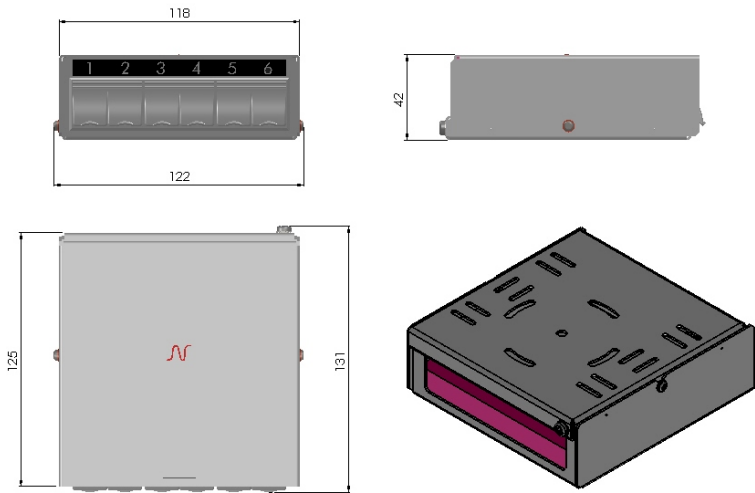

Design

This ZD box has 6 numbered ports with shutters and can accommodate all LANmark snap-in connectors.

The box provides cable entry from the back and offers tie-wrap strain relief. It is supplied with a self-adhesive foam strip for protection against dust entry.

The ZD box is supplied as standard in white. A black version is available on request.

Installation

The box is easy to install on walls, under raised floors or in ceiling voids, due to its multiple mounting features, including standard European 45 x 45 mm grid dimensions.

It is equipped with an earthing point and with fasteners to fix the lid to the base.

Dimensions 6 port ZD Box

All drawings, designs, specifications, plans and particulars of weights, size and dimensions contained in the technical or commercial documentation of Aginode is indicative only and shall not be binding on Aginode or be treated as constituting a representation on the part of Aginode.

LANmark ZD box 6 Snap-In White

Characteristics

Construction characteristics

Colour	White RAL 9002
Material	Steel

Dimensional characteristics

Depth	125 mm
Height	42 mm
Width	120 mm
Approximate weight per piece	0.45 kg